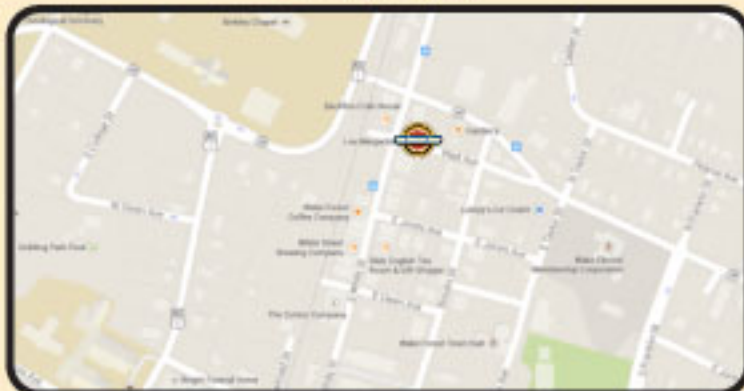

DRINKS

Fresh Hand-Squeezed
Orangeade sm 3.25 lg 4.25
Lemonade sm 3.25 lg 4.25

Milkshakes 4.75
Chocolate, Vanilla, and Black & White

Fountain Soda 2.00

Sweet/Unsweet Tea 2.00

www.wakeforestburgershop.com

919-562-BEEF
(2333)

Directions

203 Wait Ave. Wake Forest, NC 27587

Hours:
Tuesday - Saturday
11 - 3pm & 5 - 8pm

Sunday
11 - 5 pm

www.wakeforestburgershop.com

919-562-BEEF
(2333)

203 Wait Ave. Wake Forest, NC 27587

BURGERS